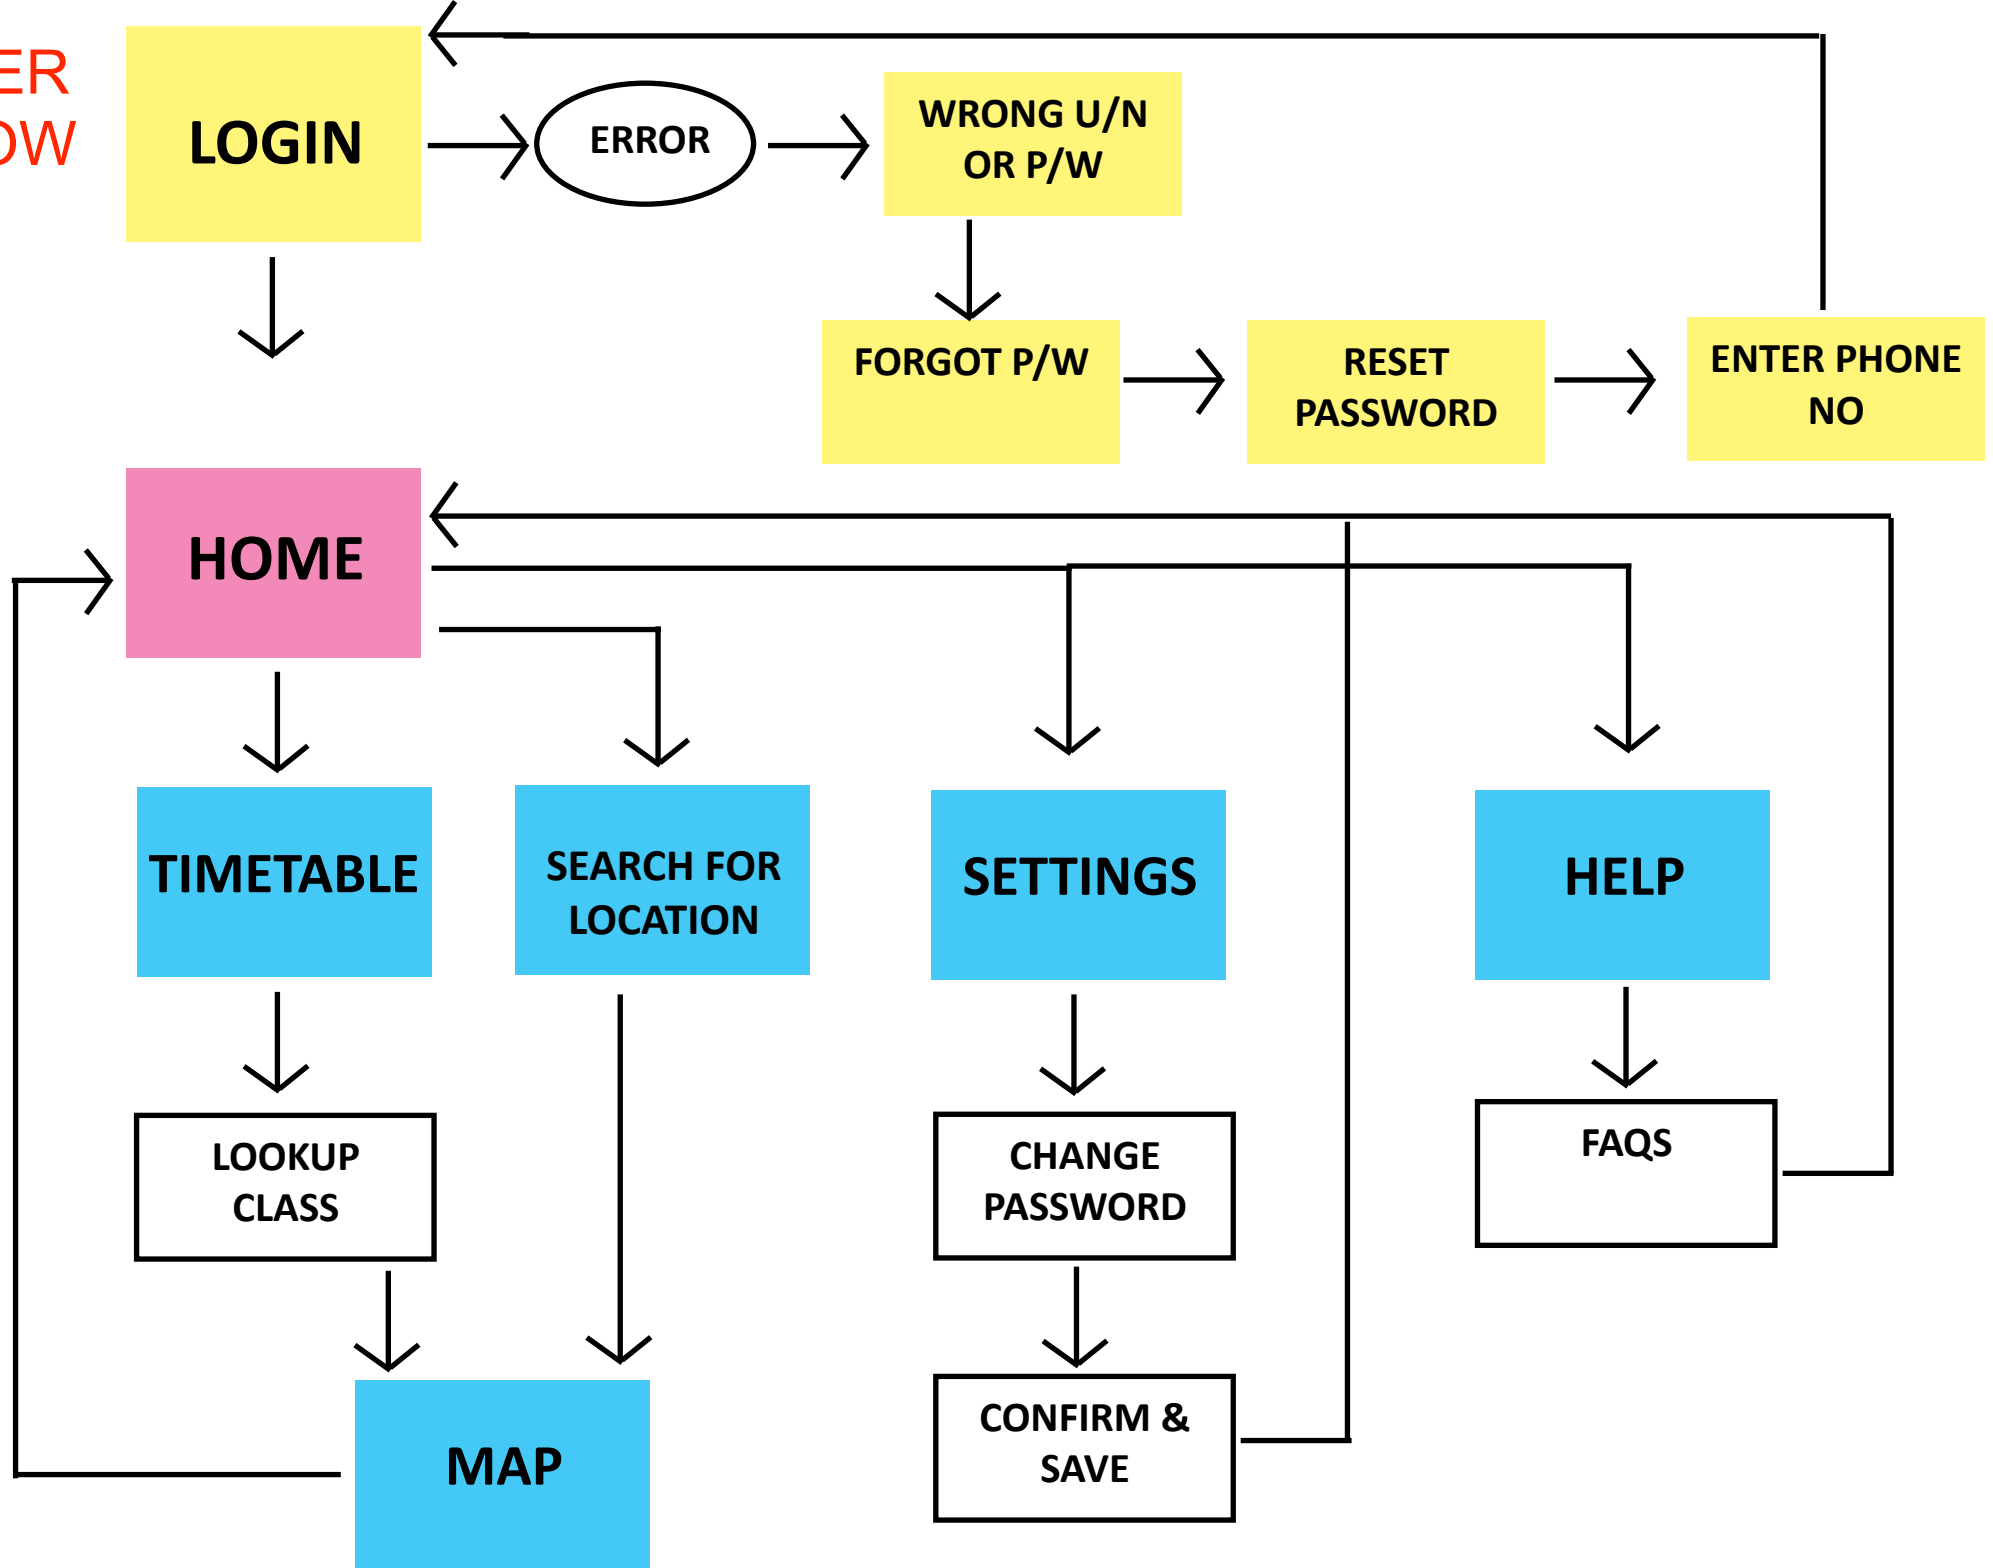

ARIAL

HEADING EXAMPLE:

WELCOME

SUBHEADING EXAMPLE:

CAMPUS NAVIGATION

AC LOGO:

FUTURA BOLD

Futura Bold Ic

ICONS FOR BOTTOM NAVIGATION BAR - WHITE ON RED BACKGROUND

ICON FOR THUMBPRINT LOGON

HAMBURGER MENU

ALL ICONS FROM
ICON FINDER.COM
free for personal use

BUTTON CORNER OPTIONS

SITE MAP

**USER
FLOW**

DOCUMENT ASSETS