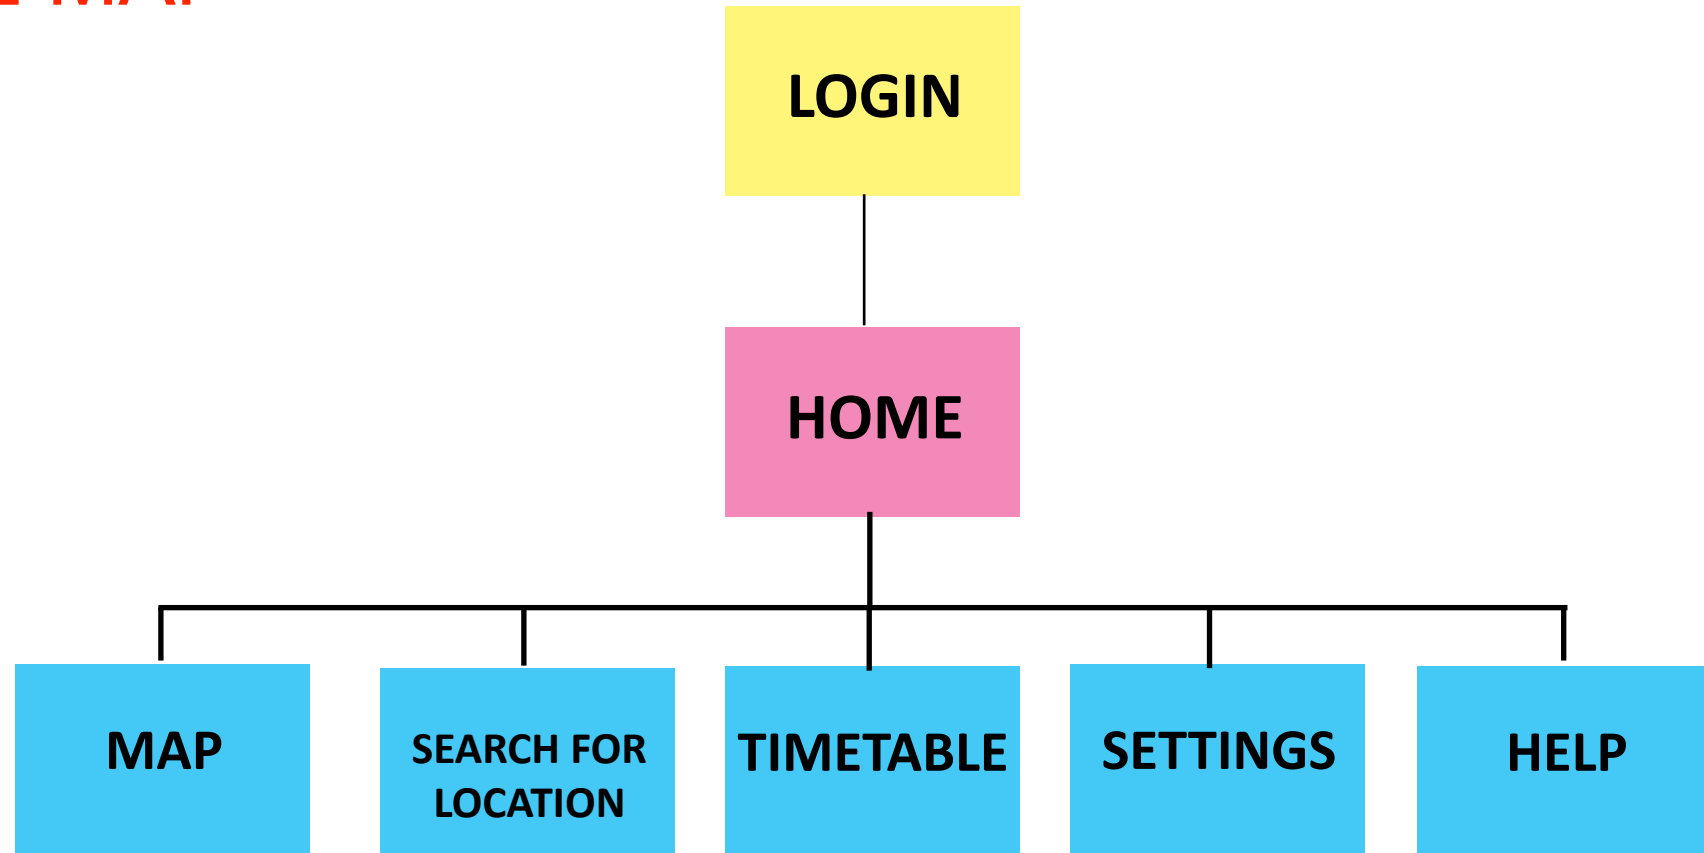

ARIAL

HEADING EXAMPLE:

WELCOME

SUBHEADING EXAMPLE:

CAMPUS NAVIGATION

AC LOGO:

FUTURA BOLD

Futura Bold Ic

ICONS FOR BOTTOM NAVIGATION BAR - WHITE ON RED BACKGROUND

ICON FOR THUMBPRINT LOGON

HAMBURGER MENU

ALL ICONS FROM
ICON FINDER.COM
free for personal use

BUTTON CORNER OPTIONS

SITE MAP

**USER
FLOW**

DOCUMENT ASSETS